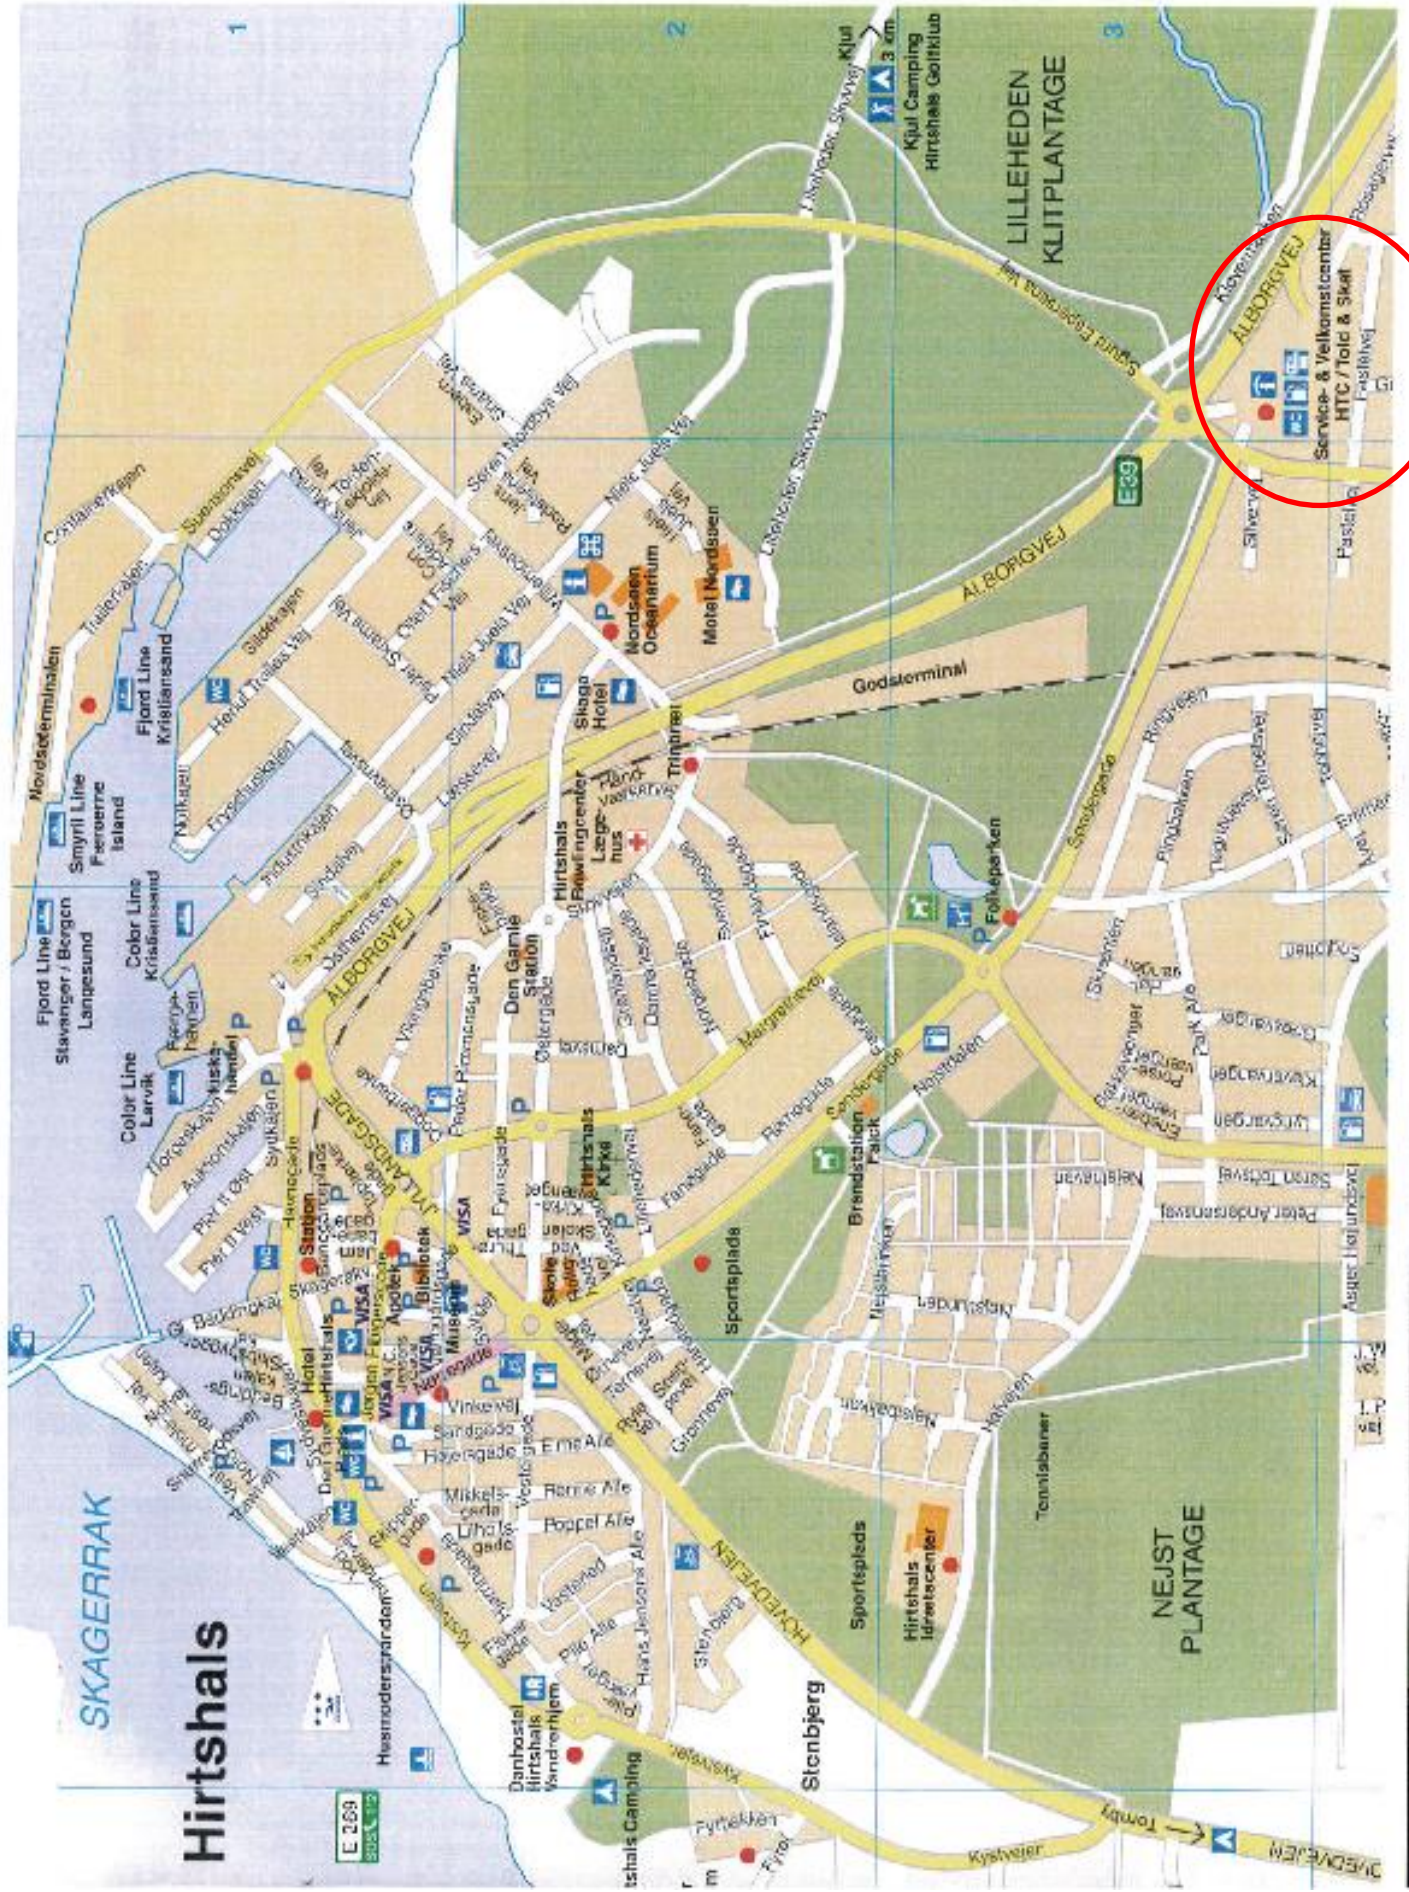

SKAGERRAK

Hirtshals

E 269

Stenbjerg

Hirtshals Idrettscenter

NEJST PLANTAGE

ALBORGVEJ

LILLEHEDEN KLITPLANTAGE

Service- & Velkomstsenter
HTC / Told & Skat